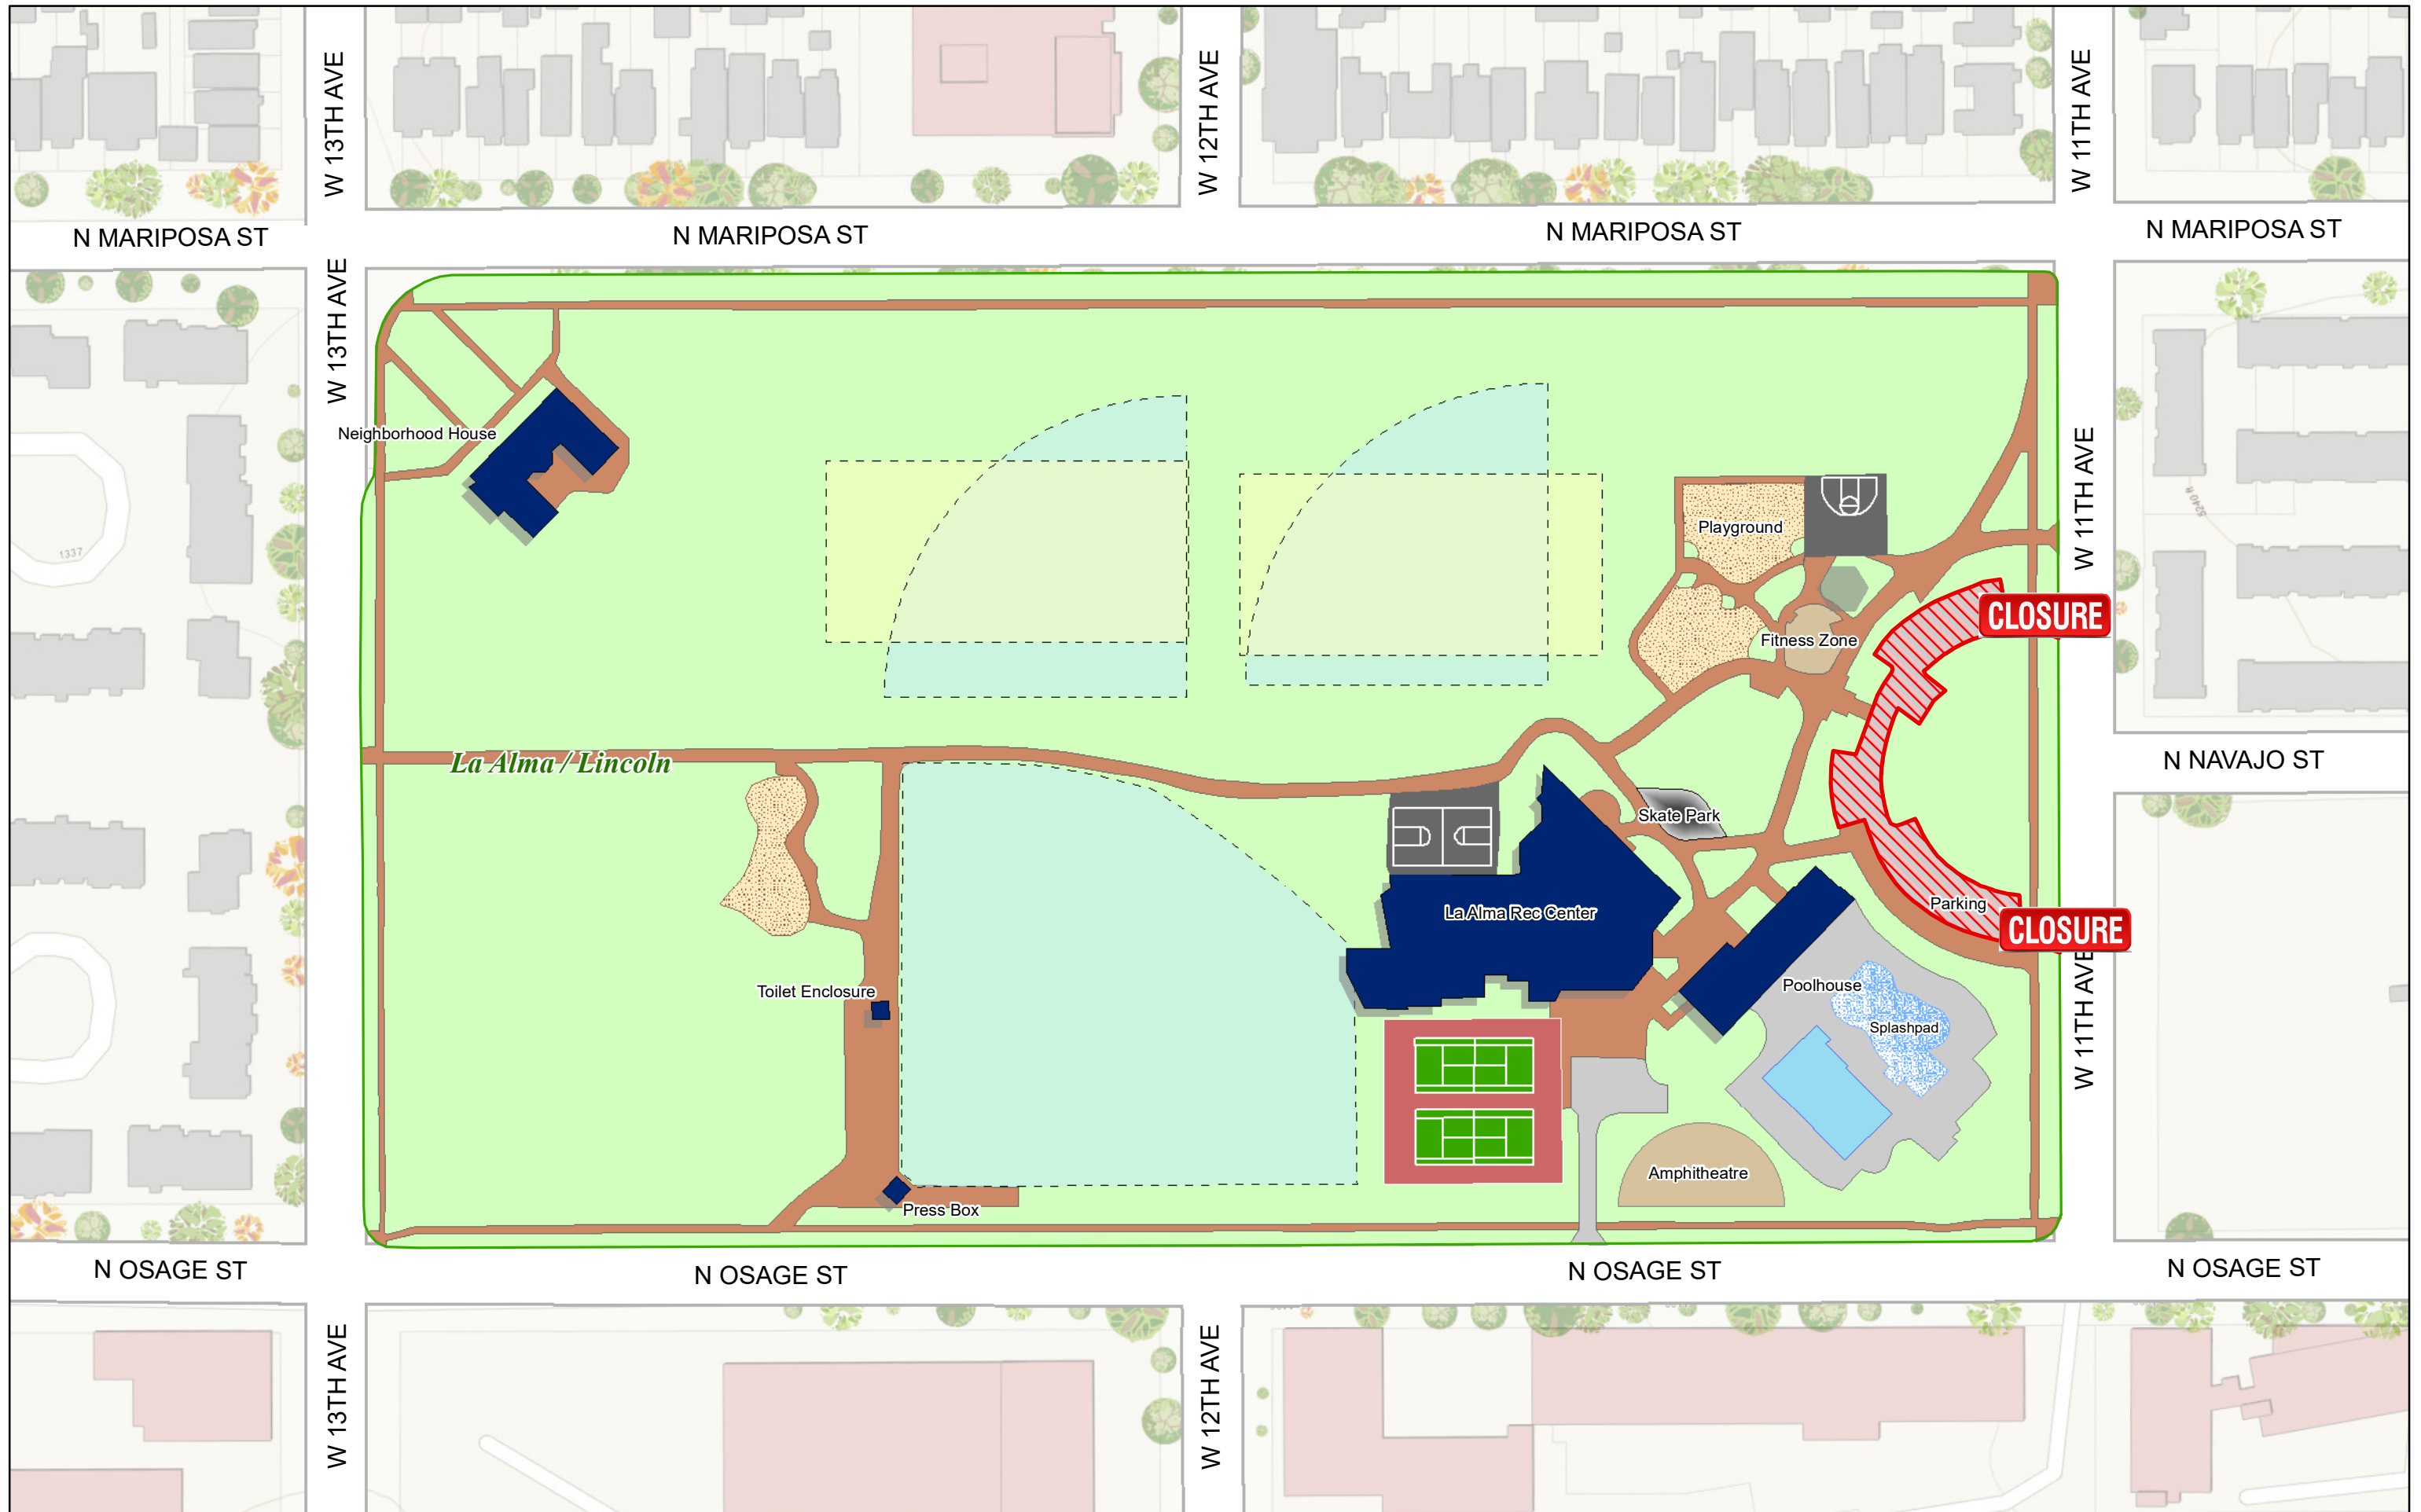

Cheesman Park

Road and Parking Closures

1 inch = 200 feet at 11x17
 100
 Map Scale In Feet

 Closed to Vehicles

City Park
Road and Parking Closures

1 inch = 350 feet at 11x17
 100
 Map Scale In Feet

-  Closed to Vehicles
-  Pre-COVID Closed to Vehicles

La Alma / Lincoln Park

Road and Parking Closures

1 inch = 100 feet at 11x17
 100
 Map Scale In Feet

 Closed to Vehicles

Ruby Hill Park

Road and Parking Closures

1 inch = 200 feet at 11x17
 100
 Map Scale In Feet

 Closed to Vehicles

Sloan's Lake Park

Road and Parking Closures

1 inch = 450 feet at 11x17

100
Map Scale In Feet

 Closed to Vehicles

Washington Park

Road and Parking Closures

1 inch = 350 feet at 11x17

100
Map Scale In Feet

 Closed to Vehicles