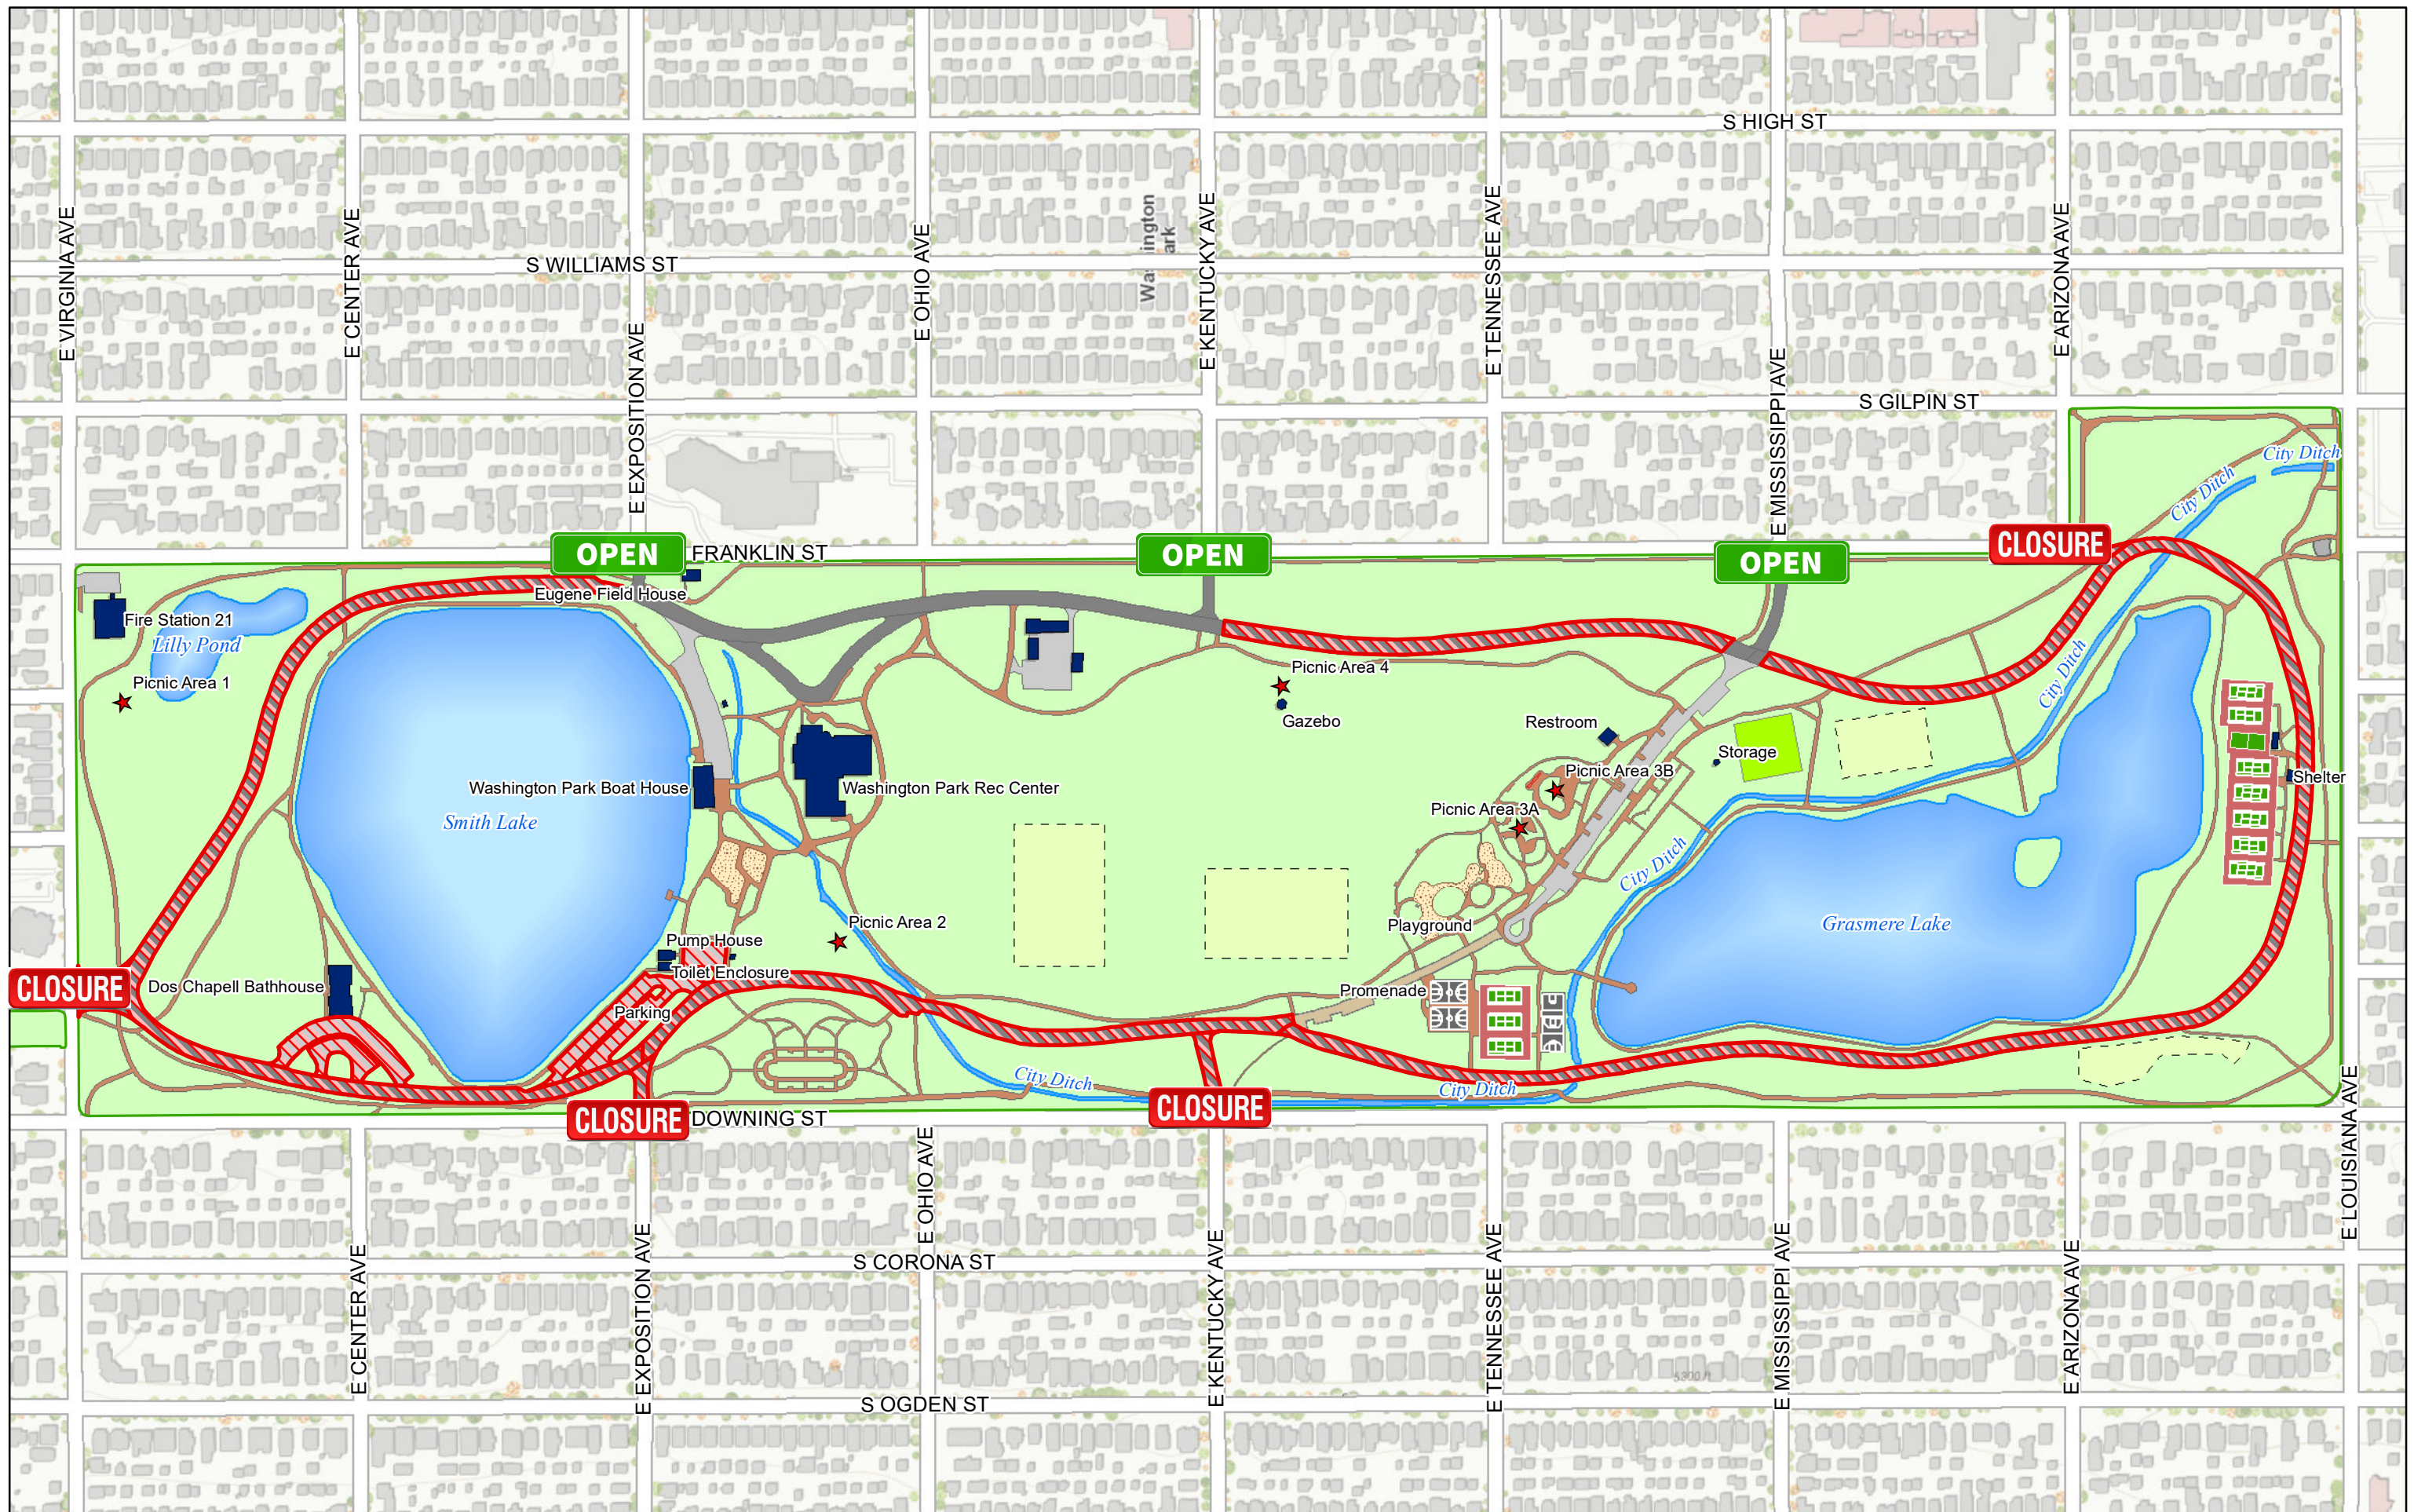

Cheesman Park

Road and Parking Closures

1 inch = 200 feet at 11x17
 100
 Map Scale In Feet

 Closed to Vehicles

City Park
Road and Parking Closures

1 inch = 350 feet at 11x17
 100
 Map Scale In Feet

-  Closed to Vehicles
-  Pre-COVID Closed to Vehicles

La Alma / Lincoln Park

Road and Parking Closures

1 inch = 100 feet at 11x17
 100
 Map Scale In Feet

 Closed to Vehicles

Ruby Hill Park

Road and Parking Closures

1 inch = 200 feet at 11x17
 100
 Map Scale In Feet

 Closed to Vehicles

Sloan's Lake Park

Road and Parking Closures

1 inch = 450 feet at 11x17

100
Map Scale In Feet

 Closed to Vehicles

Washington Park

Road and Parking Closures

1 inch = 350 feet at 11x17

100
Map Scale In Feet

 Closed to Vehicles