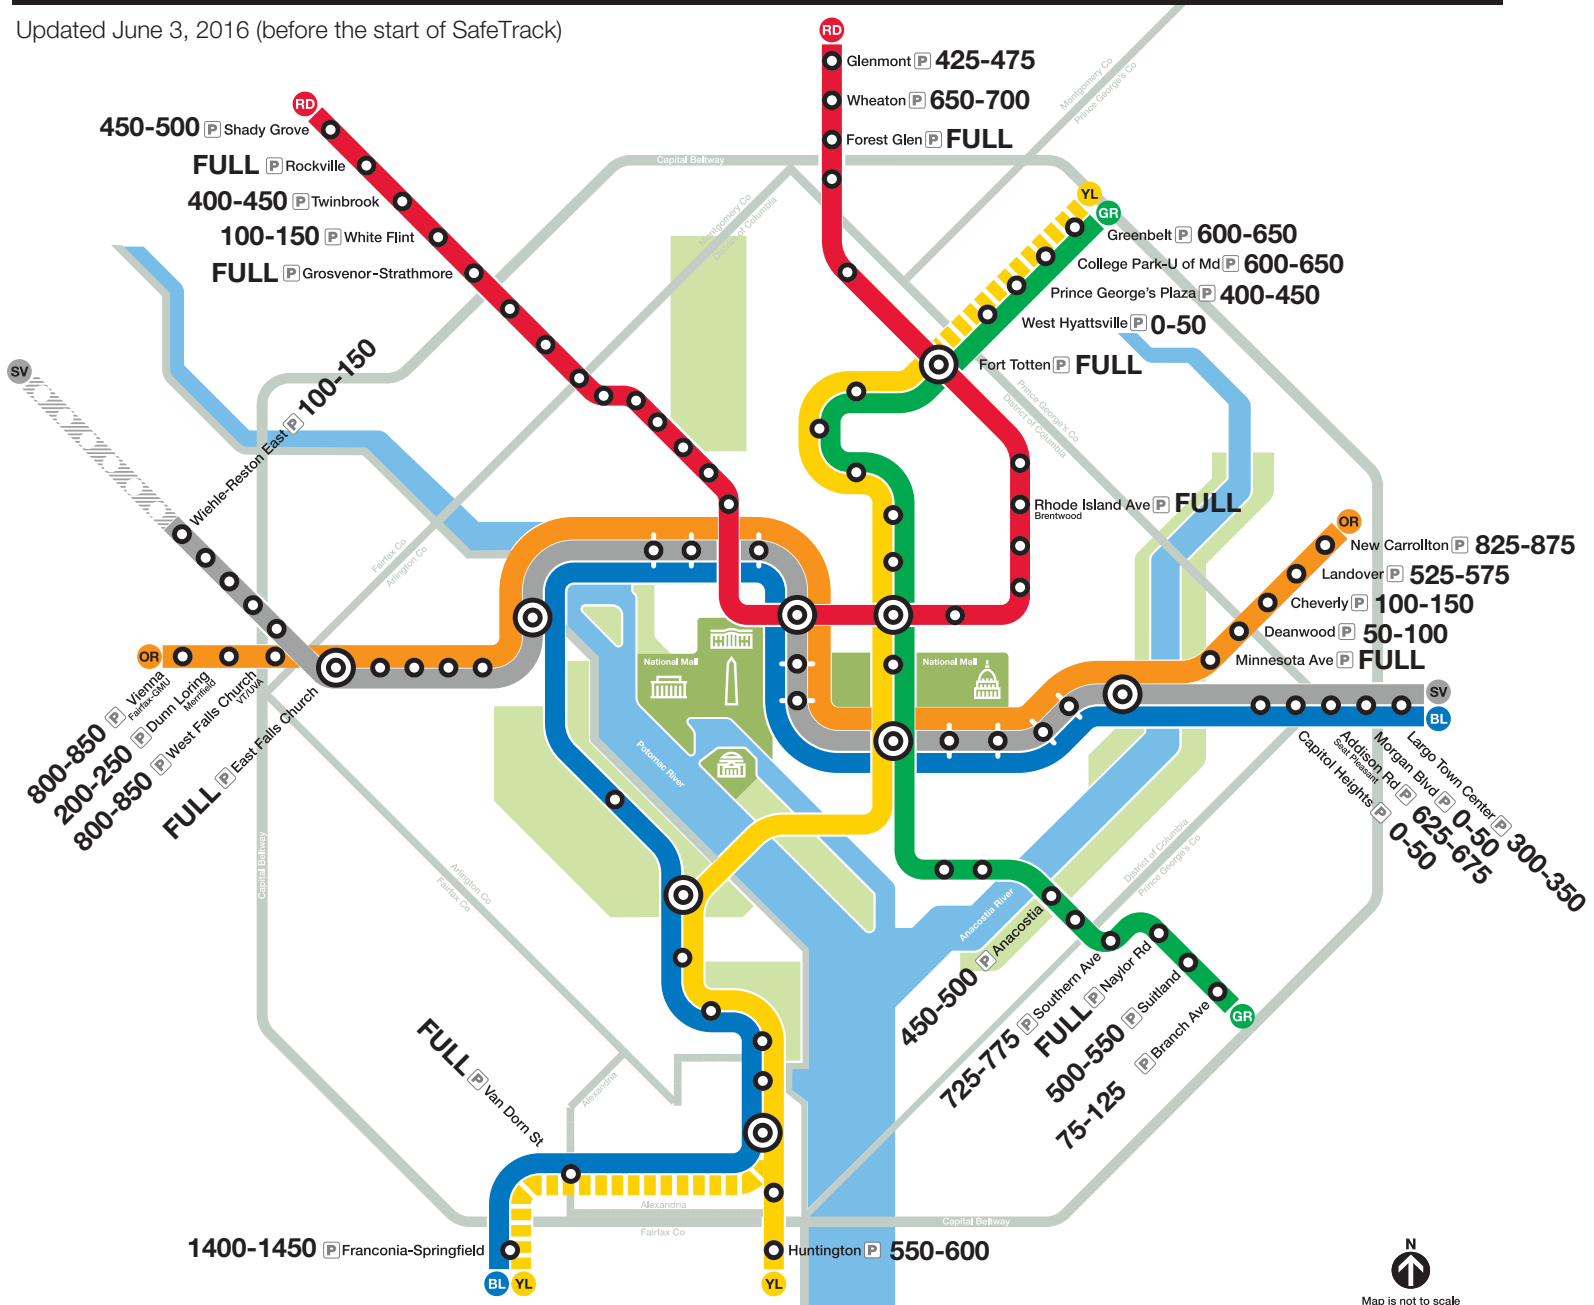

Parking Availability at Metrorail stations

Customers may consider parking at an alternate Metrorail station during SafeTrack. Check this map to see how many parking spaces remain vacant in Metro lots on a typical weekday after the morning rush hour ends.

Updated June 3, 2016 (before the start of SafeTrack)

Map is not to scale